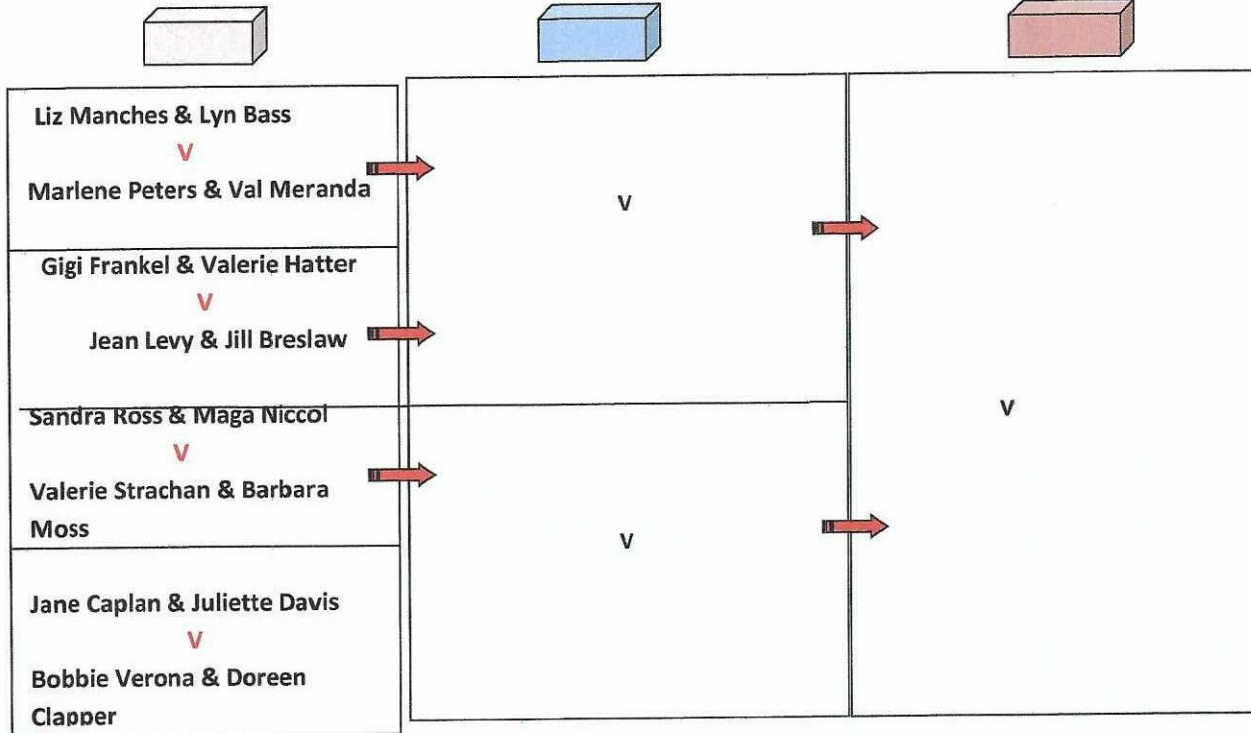

LADIES PAIRS 2024

4 Bowls each. First to 21 shots

ALL MATCHES TO BE PLAYED BY DATE SHOWN

OPENING ROUND PLAY

BY

July 31

SEMI FINALS

PLAY BY

AUGUST 31

FINALS

SEPT 13-15

FINALS WINNER ARE:

PLEASE NOTE THAT IF YOU ARE UNABLE TO PLAY YOUR MATCH BY THE REQUIRED DATES YOU MUST INFORM THE COMPETITION SECRETARY