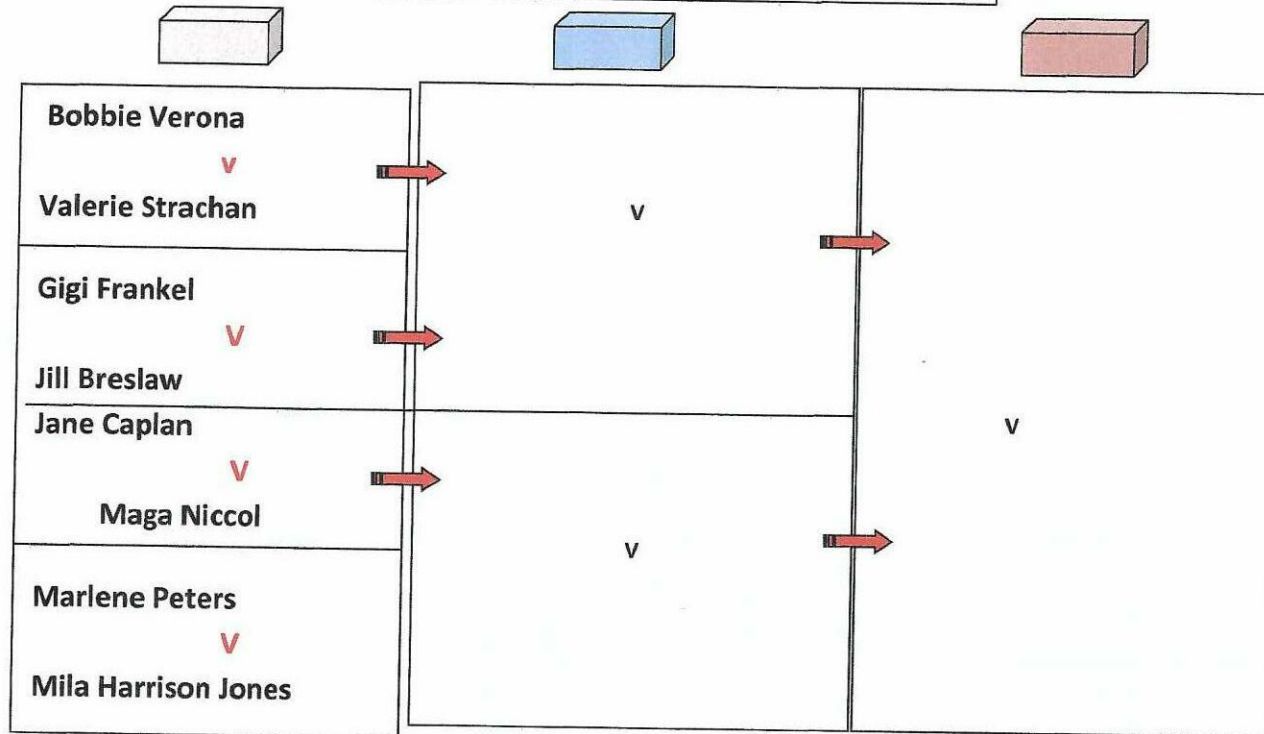

LADIES CHAMPIONSHIP 2024

4 BOWLS. First to 21

ALL MATCHES TO BE PLAYED BY DATE SHOWN

OPENING ROUND PLAY
BY

July 31

SEMI FINALS

PLAY BY

AUGUST 31

FINALS

SEPT 13-15

FINALS WINNER ARE:

PLEASE NOTE THAT IF YOU
ARE UNABLE TO PLAY YOUR
MATCH BY THE
REQUIRED DATES YOU
MUST INFORM THE
COMPETITION SECRETARY